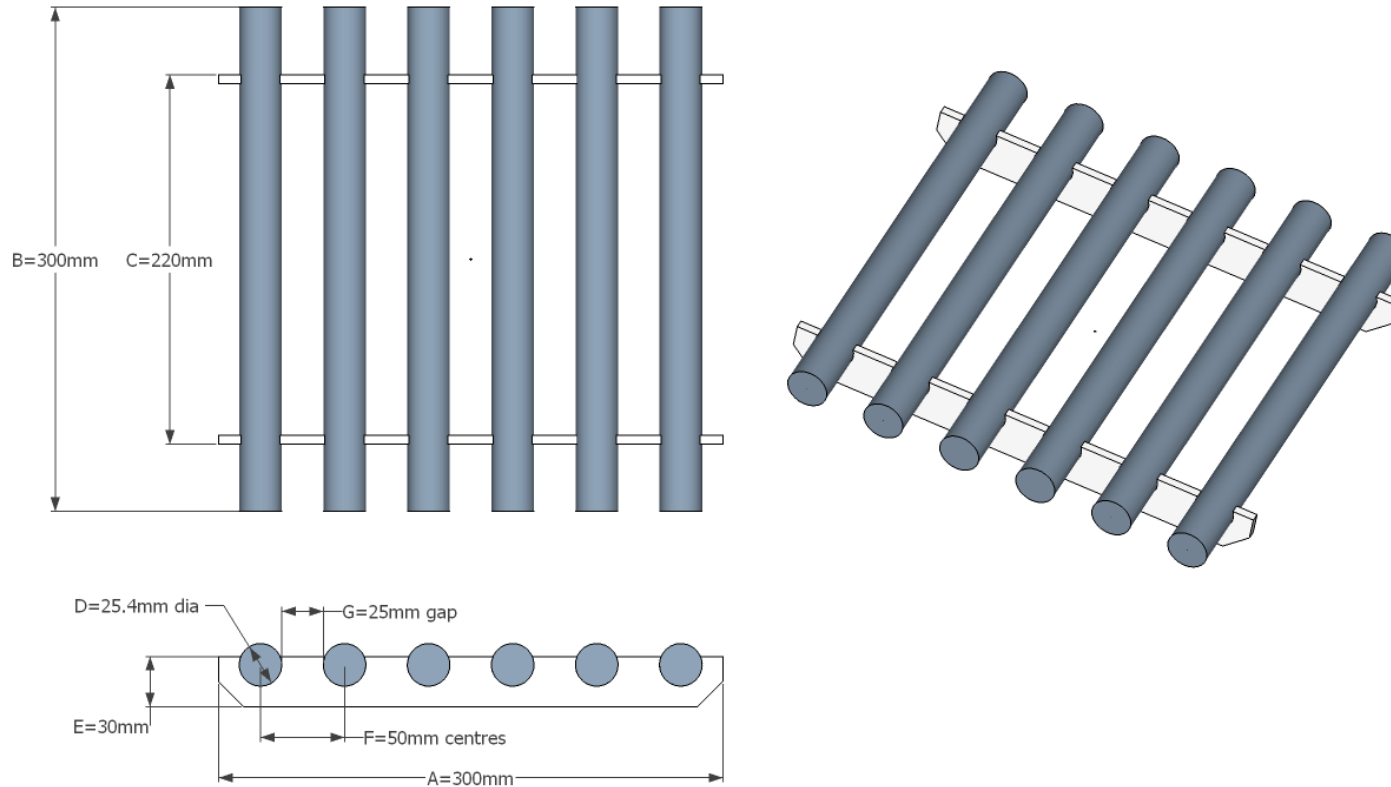

High Intensity Rare Earth Bar Magnet For Square Hopper - 300 x 300

High Intensity Rare Earth Bar Magnet For Square Hopper

Model	Dimensions (mm)							No. bars
	A	B	C	D	E	F	G	
Bar Magnet Square 200mm x 200mm	200	200	120	25.4	30	50	25	4
Bar Magnet Square 250mm x 250mm	250	250	170	25.4	30	50	25	5
Bar Magnet Square 300mm x 300mm	300	300	220	25.4	30	50	25	6

We also manufacture custom sizes, please feel free to contact our technical sales for more info and installation advise