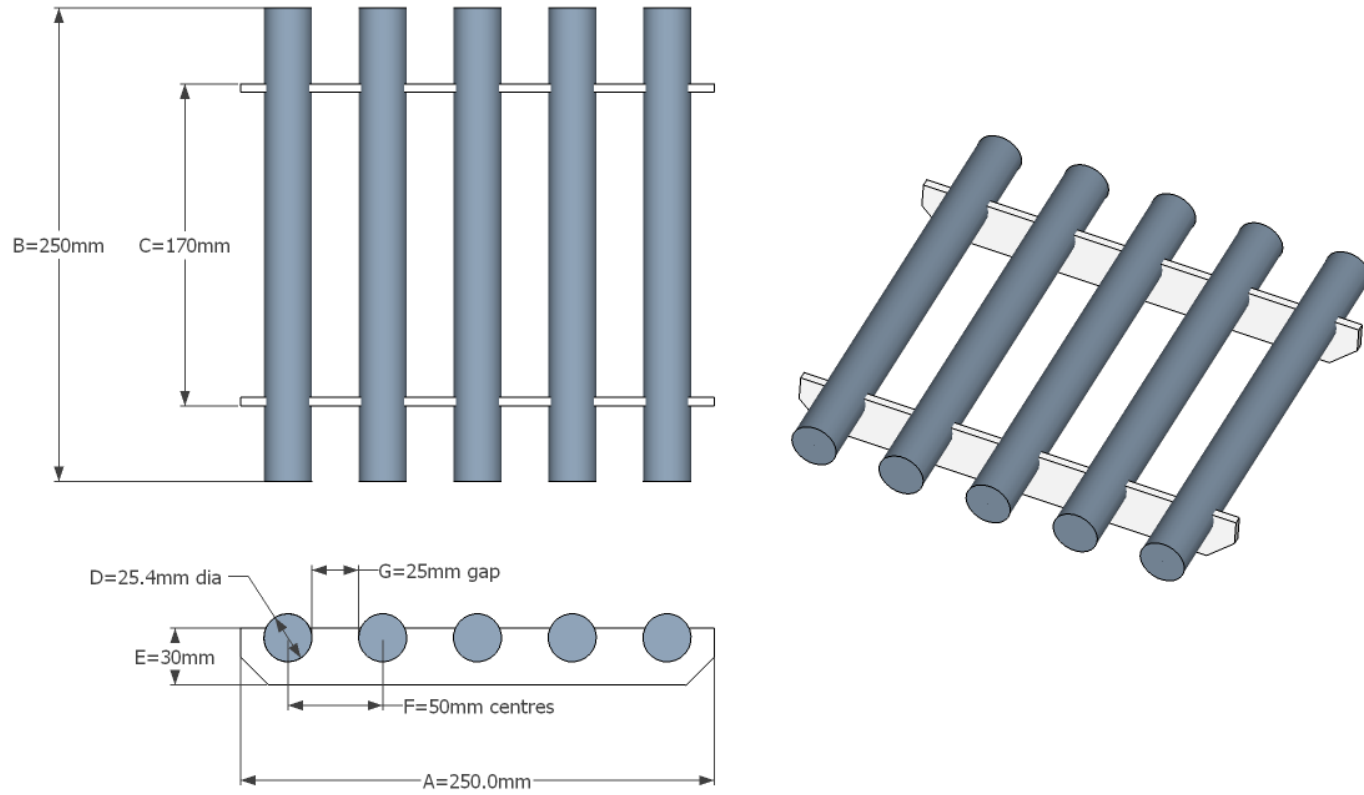

High Intensity Rare Earth Bar Magnet For Square Hopper - 200 x 200

High Intensity Rare Earth Bar Magnet For Square Hopper

Model	Dimensions (mm)							No. bars
	A	B	C	D	E	F	G	
Bar Magnet Square 200mm x 200mm	200	200	120	25.4	30	50	25	4
Bar Magnet Square 250mm x 250mm	250	250	170	25.4	30	50	25	5
Bar Magnet Square 300mm x 300mm	300	300	220	25.4	30	50	25	6

We also manufacture custom sizes, please feel free to contact our technical sales for more info and installation advise

High Intensity Rare Earth Bar Magnet For Square Hopper - 250 x 250

High Intensity Rare Earth Bar Magnet For Square Hopper

Model	Dimensions (mm)							No. bars
	A	B	C	D	E	F	G	
Bar Magnet Square 200mm x 200mm	200	200	120	25.4	30	50	25	4
Bar Magnet Square 250mm x 250mm	250	250	170	25.4	30	50	25	5
Bar Magnet Square 300mm x 300mm	300	300	220	25.4	30	50	25	6