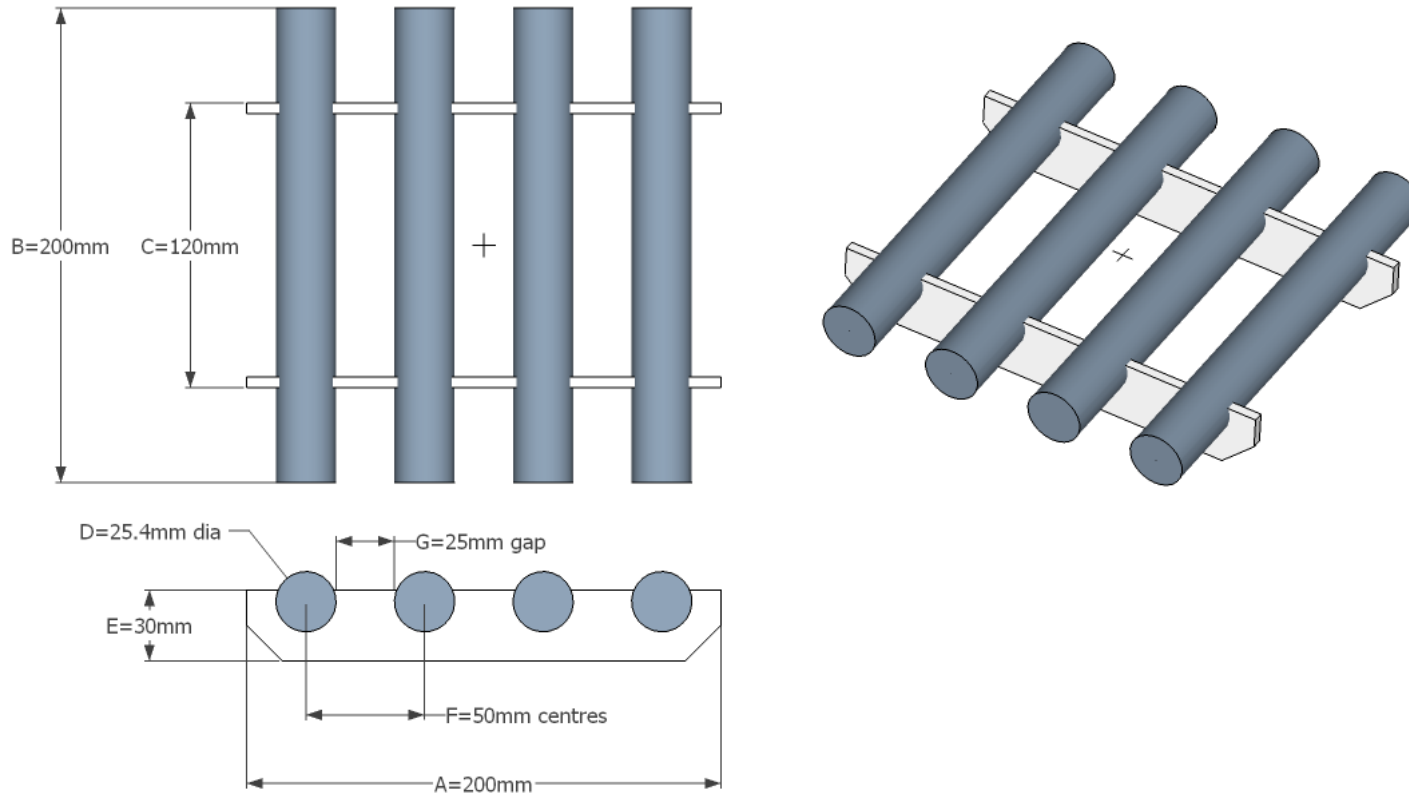

High Intensity Rare Earth Bar Magnet For Square Hopper - 200 x 200

High Intensity Rare Earth Bar Magnet For Square Hopper

Model	Dimensions (mm)							No. bars
	A	B	C	D	E	F	G	
Bar Magnet Square 200mm x 200mm	200	200	120	25.4	30	50	25	4
Bar Magnet Square 250mm x 250mm	250	250	170	25.4	30	50	25	5
Bar Magnet Square 300mm x 300mm	300	300	220	25.4	30	50	25	6

We also manufacture custom sizes, please feel free to contact our technical sales for more info and installation advise

High Intensity Rare Earth Bar Magnet For Square Hopper - 250 x 250

High Intensity Rare Earth Bar Magnet For Square Hopper

Model	Dimensions (mm)							No. bars
	A	B	C	D	E	F	G	
Bar Magnet Square 200mm x 200mm	200	200	120	25.4	30	50	25	4
Bar Magnet Square 250mm x 250mm	250	250	170	25.4	30	50	25	5
Bar Magnet Square 300mm x 300mm	300	300	220	25.4	30	50	25	6